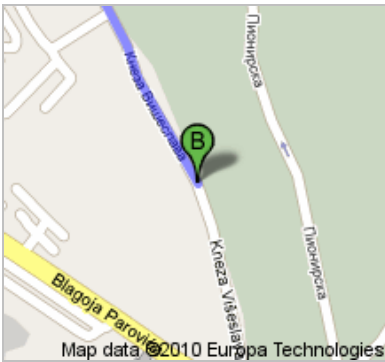

7. Take the exit toward **Bulevar vojvode Mišića**

go 0.3 km
total 5.0 km

8. Turn **left** at **Bulevar vojvode Mišića**
About 1 min

go 0.9 km
total 5.9 km

9. Take the 1st **right** toward **Požeška**
About 1 min

go 0.5 km
total 6.4 km

10. Slight left at **Požeška**

About 1 min

go 0.4 km
total 6.8 km

11. Take the 1st left onto **Kneza Višeslava**

About 4 mins

go 1.9 km
total 8.8 km

Kneza Višeslava, Belgrade, Serbia

These directions are for planning purposes only. You may find that construction projects, traffic, weather, or other events may cause conditions to differ from the map results, and you should plan your route accordingly. You must obey all signs or notices regarding your route.