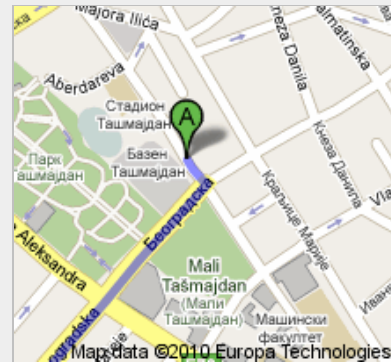

Tašmajdan Sports Centre
Serbia

1. Head **southeast** on **Ilije Garašanina** toward **Београдска**

go 62 m
total 62 m

2. Turn **right** at **Beogradska/Београдска**
About 2 mins

go 0.9 km
total 1.0 km

3. At the roundabout, take the **2nd** exit onto **Nemanjina**
About 3 mins

go 1.1 km
total 2.1 km

4. Turn **left** at **Савски трг**

go 0.1 km
total 2.2 km

5. Continue onto **Savska**
About 2 mins

go 1.1 km
total 3.3 km

6. Continue onto **Bulevar vojvode Mišića**
About 2 mins

go 1.4 km
total 4.7 km

7. Take the exit toward **Bulevar vojvode Mišića**

go 0.3 km
total 5.0 km

8. Turn **left** at **Bulevar vojvode Mišića**
About 1 min

go 0.9 km
total 5.9 km

9. Take the 1st **right** toward **Požeška**
About 1 min

go 0.5 km
total 6.4 km

10. Slight left at **Požeška**

About 1 min

go 0.4 km
total 6.8 km

11. Take the 1st left onto **Kneza Višeslava**

About 4 mins

go 1.9 km
total 8.8 km

Kneza Višeslava, Belgrade, Serbia